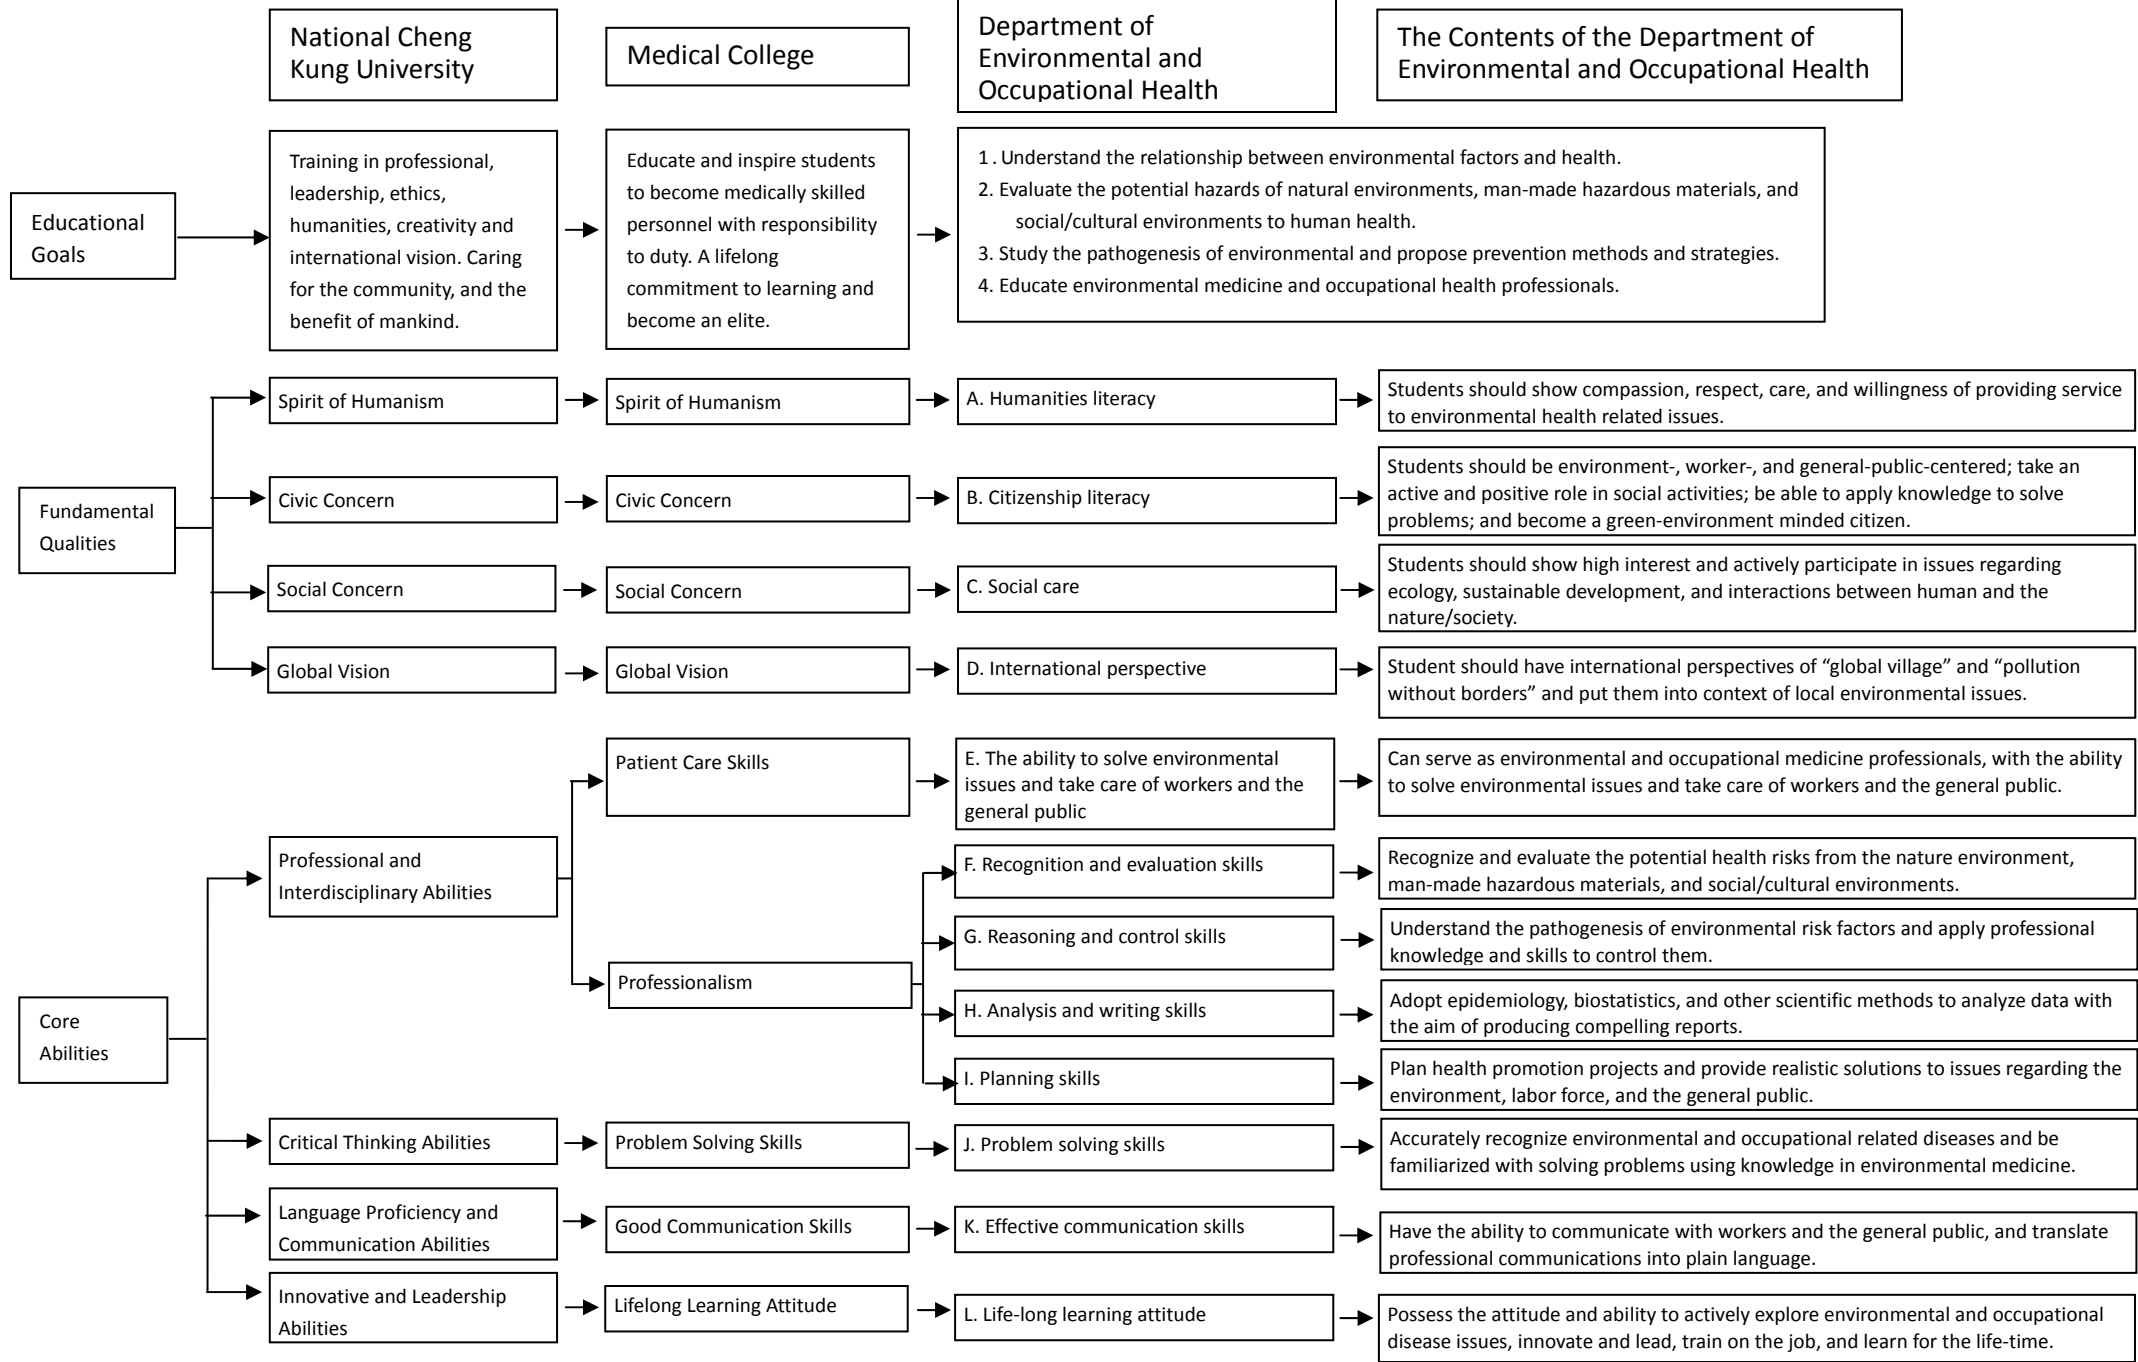

# Map of Educational Goals, Fundamental Qualities and Core Abilities

# 教育目標、基本素養、核心能力垂直架構圖