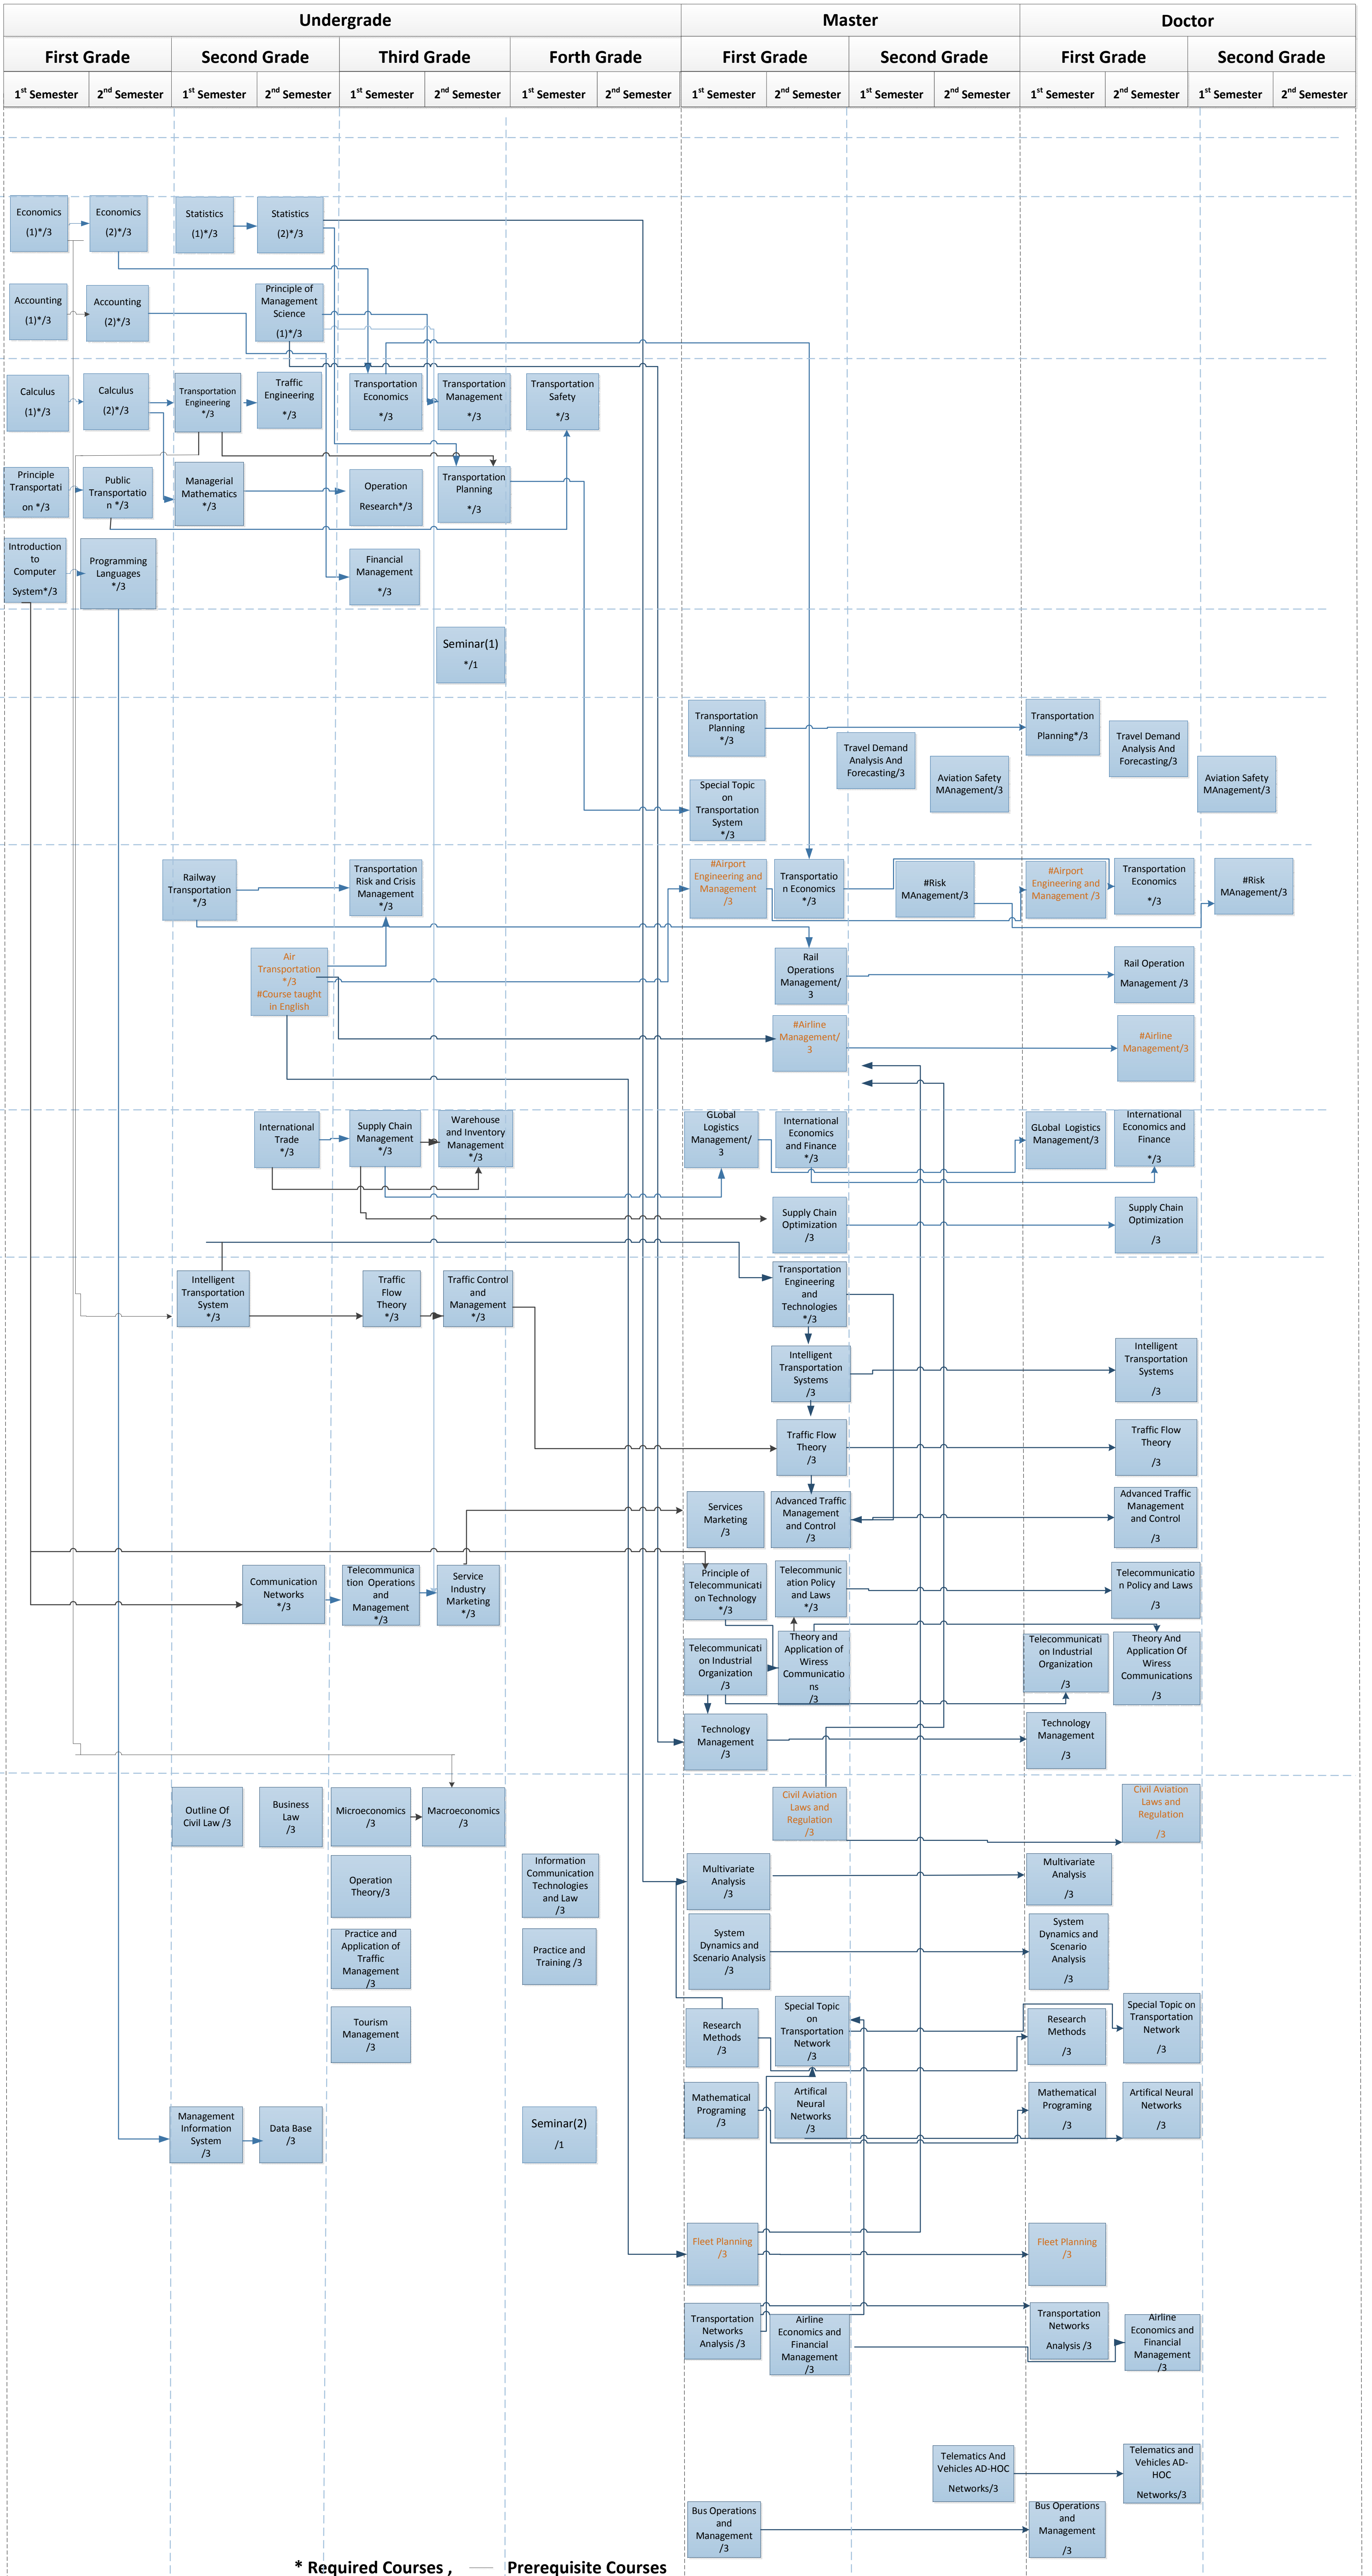

National Cheng Kung University
Department of Transportation and Communication Management Science &
Institute of Telecommunication Management
Course Maps

* Required Courses , — Prerequisite Courses

Course taught in English